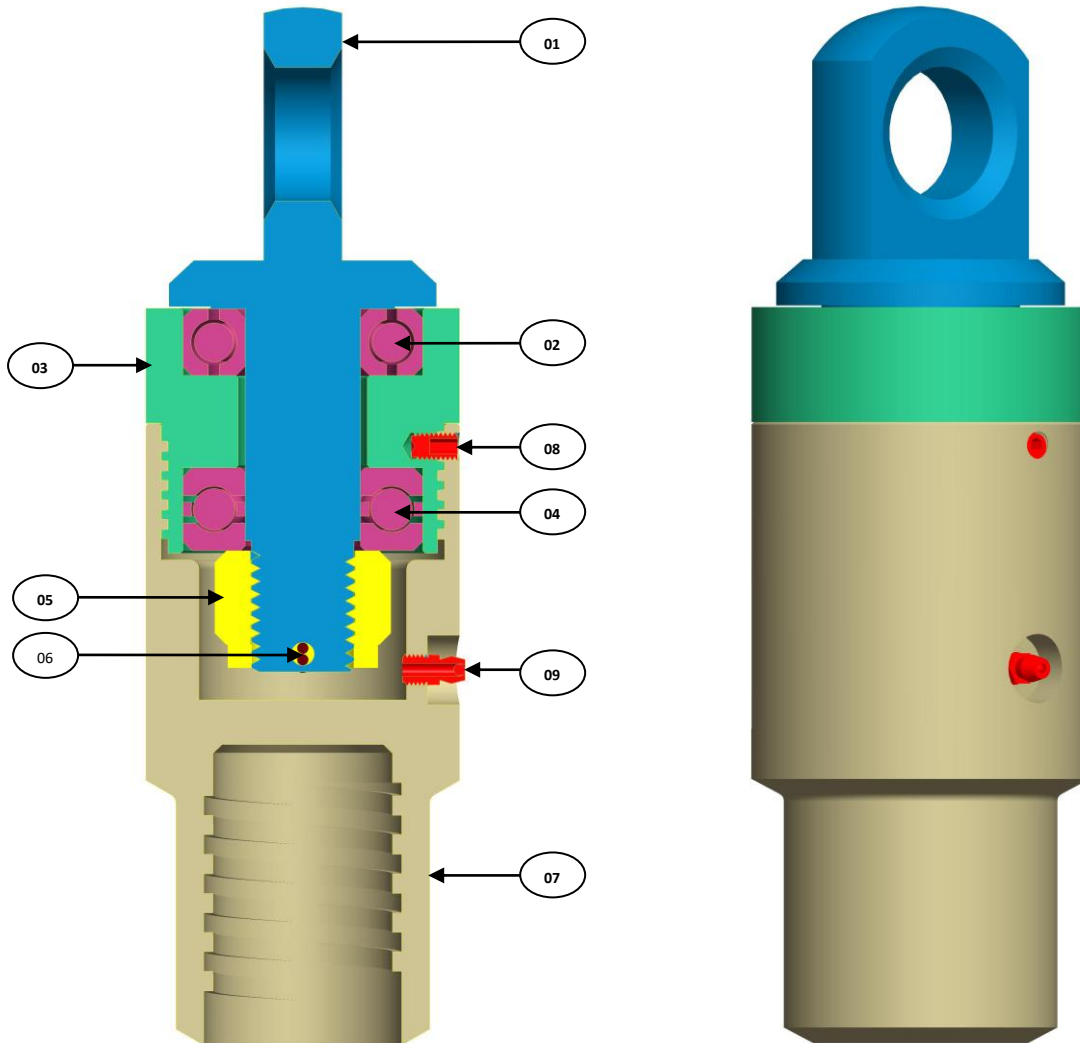

10K HOISTING PLUG

	ITEM DESCRIPTION	PART NUMBERS
1-9	10K HOISTING PLUG	36-00-100
01	10K HP SPINDLE	36-00-001
02	10K HP BALL BEARING	36-00-002
03	10K HP BEARING HOUSING	36-00-003
04	10K HP THRUST BEARING	36-00-004
05	10K HP SLOTTED NUT	36-00-005
06	HP COTTER PIN	36-00-006
07	10K HP ADAPTOR (BW D/R BOX)	36-00-007
08	GRUB	36-00-008
09	GREASE FITTING	16-01-019